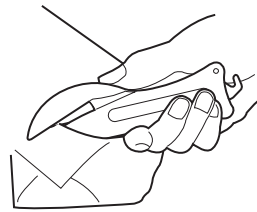

Detectamet Detectable Safety Knives with Enclosed Blade and Retractable Hook Blade (Pack of 5)

SK117 (615-K117-T196-P01)

**Metal Detectable
 Disposable**

These detectable, disposable safety knives come with an auto retracting hook blade and are suitable for plastic packaging and light cardboard use.

- Opposing slopes on knife head reduce friction for a more efficient cut
- Enclosed stainless steel blade
- Lever retracts hook blade

Colour:

SK117 Applications:

Banding

Paper & Card

Shrink Wrap

Tape & Cardboard

Blade Change:

1) To expose the hook blade, place your thumb behind the lever at the top of the knife

2) Push the lever until it locks into place, fully exposing the hook blade

3) Once the hook blade locks into place, it is ready for use

4) To unlock / retract, push backward on the lever until it pops up

5) Once unlocked, release the lever and the hook blade will safely retract into the knife

Lever retracts hook blade

Hook Blade

Lanyard Loop