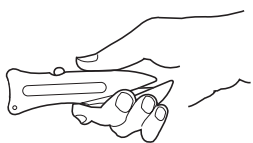

- Opposing slopes on knife head reduce friction for a more efficient cut
- Enclosed stainless steel blade
- Lever retracts hook blade

Colour:

SK117 Applications:

Banding

Paper & Card

Shrink Wrap

Tape & Cardboard

Blade Change:

1) To expose the hook blade, place your thumb behind the lever at the top of the knife

2) Push the lever until it locks into place, fully exposing the hook blade

3) Once the hook blade locks into place, it is ready for use

4) To unlock / retract, push backward on the lever until it pops up

5) Once unlocked, release the lever and the hook blade will safely retract into the knife

Lever retracts hook blade

Hook Blade

Lanyard Loop