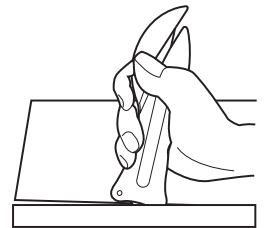

- Opposing slopes on knife head reduce friction for a more efficient cut
- Enclosed stainless steel blade
- Lever retracts hook blade

Colour:

SK117 Applications:

Banding

Paper & Card

Shrink Wrap

Tape & Cardboard

Blade Change:

1) To expose the hook blade, place your thumb behind the lever at the top of the knife

2) Push the lever until it locks into place, fully exposing the hook blade

3) Once the hook blade locks into place, it is ready for use

4) To unlock / retract, push backward on the lever until it pops up

5) Once unlocked, release the lever and the hook blade will safely retract into the knife

Lever retracts hook blade

Hook Blade

Lanyard Loop