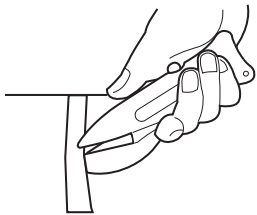

Detectamet Detectable Safety Knives with Enclosed Blade and Retractable Hook Blade (Pack of 5)

SK117 (615-K117-T196-P01)

**Metal Detectable
 Disposable**

These detectable, disposable safety knives come with an auto retracting hook blade and are suitable for plastic packaging and light cardboard use.

- Opposing slopes on knife head reduce friction for a more efficient cut
- Enclosed stainless steel blade
- Lever retracts hook blade

Colour:

SK117 Applications:

Banding

Paper & Card

Shrink Wrap

Tape & Cardboard

Blade Change:

1) To expose the hook blade, place your thumb behind the lever at the top of the knife

2) Push the lever until it locks into place, fully exposing the hook blade

3) Once the hook blade locks into place, it is ready for use

4) To unlock / retract, push backward on the lever until it pops up

5) Once unlocked, release the lever and the hook blade will safely retract into the knife

Lever retracts hook blade

Hook Blade

Lanyard Loop