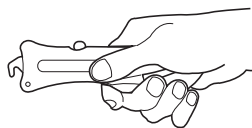

- Opposing slopes on knife head reduce friction for a more efficient cut
- Enclosed stainless steel blade
- Lever retracts hook blade

Colour:

SK117 Applications:

Banding

Paper & Card

Shrink Wrap

Tape & Cardboard

Blade Change:

1) To expose the hook blade, place your thumb behind the lever at the top of the knife

2) Push the lever until it locks into place, fully exposing the hook blade

3) Once the hook blade locks into place, it is ready for use

4) To unlock / retract, push backward on the lever until it pops up

5) Once unlocked, release the lever and the hook blade will safely retract into the knife

Lever retracts hook blade

Hook Blade

Lanyard Loop