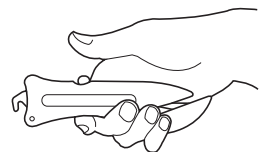

- Opposing slopes on knife head reduce friction for a more efficient cut
- Enclosed stainless steel blade
- Lever retracts hook blade

Colour:

SK117 Applications:

Banding

Paper & Card

Shrink Wrap

Tape & Cardboard

Blade Change:

1) To expose the hook blade, place your thumb behind the lever at the top of the knife

2) Push the lever until it locks into place, fully exposing the hook blade

3) Once the hook blade locks into place, it is ready for use

4) To unlock / retract, push backward on the lever until it pops up

5) Once unlocked, release the lever and the hook blade will safely retract into the knife

Lever retracts hook blade

Hook Blade

Lanyard Loop